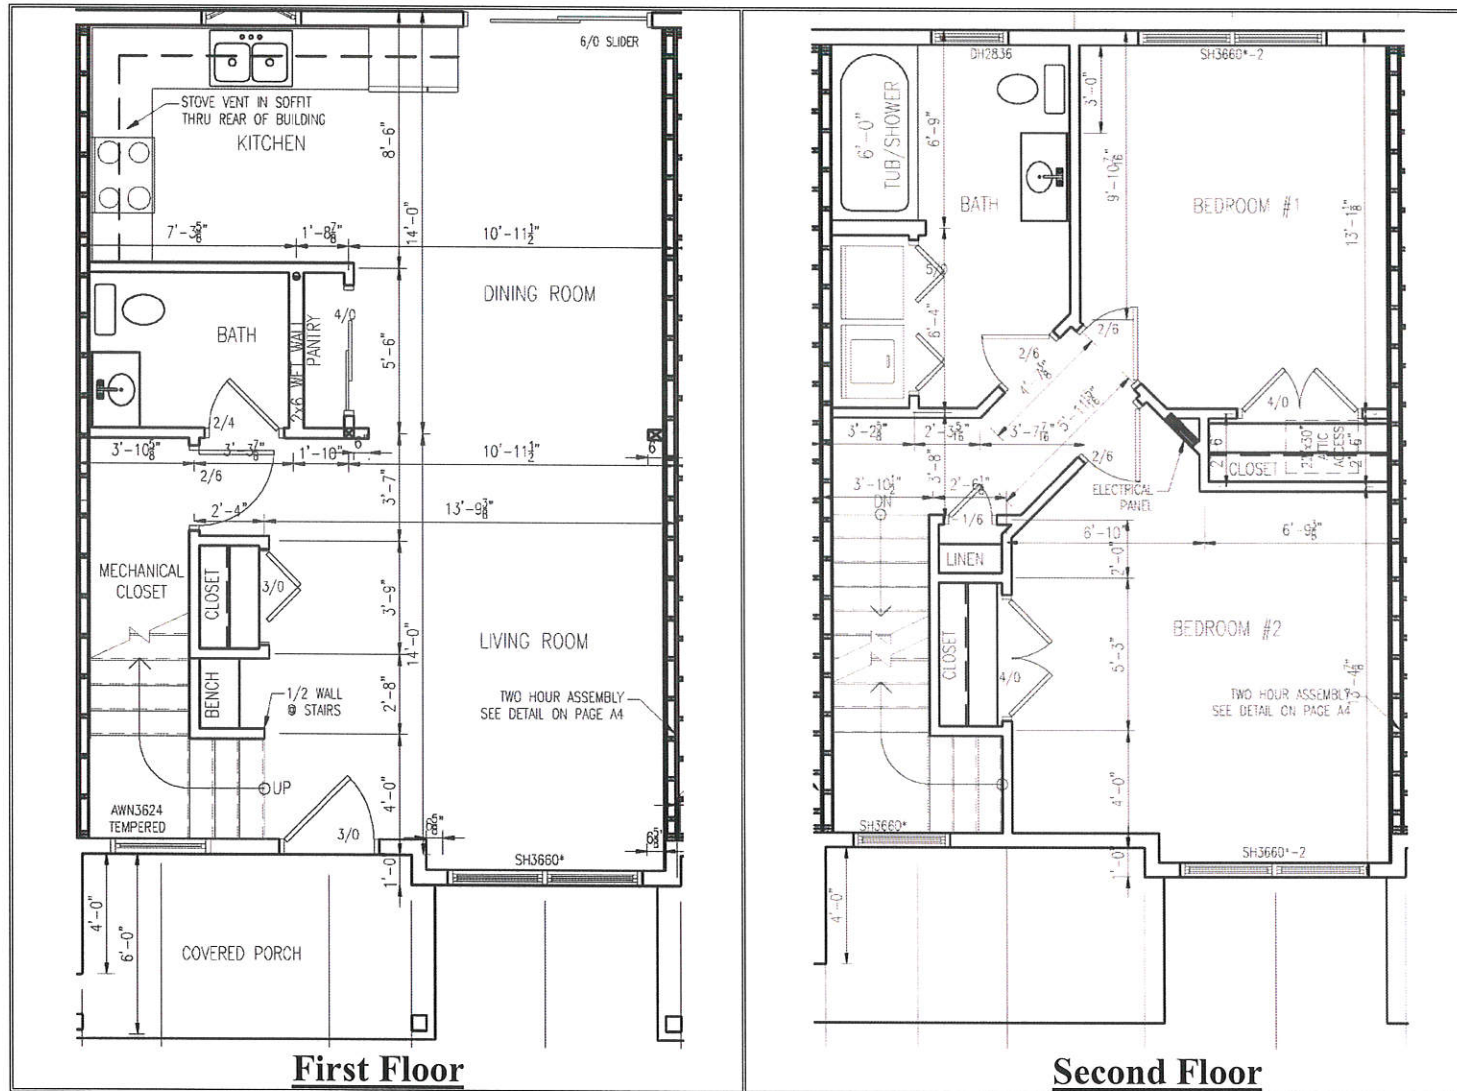

Phase One Apartments Two Bedroom in 6-Unit

A Chamberlain Homes Community
 1022 Portland Road, Saco, Maine 04072 | tel 207.282.7377
 ChamberlainHomes.com